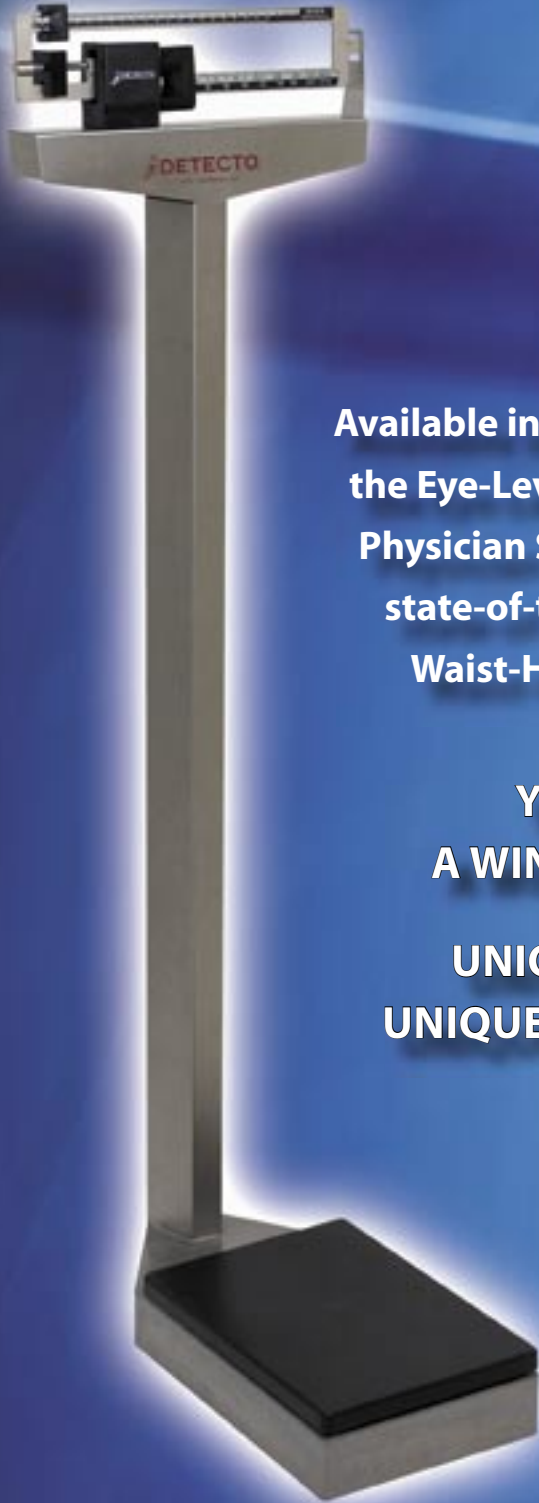

HEALTH CARE
**STAINLESS
STEEL**
SCALES

Model 339S

Available in the world's standard,
the Eye-Level Mechanical Beam
Physician Scale and also in the
state-of-the-art, EMR-ready
Waist-High Digital Scale.

**YOUR CHOICE -
A WINNER EITHER WAY!**

**UNIQUELY DETECTO -
UNIQUELY STAINLESS STEEL**

Model 8437S

- **Hygiene** The time-proven benefits of *stainless steel* - cleans easily and completely.
- **Beauty** Shiny, attractive *stainless steel* - fits well in all modern decors.
- **Protection** Rust-resistant *stainless steel* protects the scale - especially useful in high humidity areas.

Stainless Steel MECHANICAL Health Care Scales

Enjoy the classic elegance of stainless steel in your Detecto mechanical weighbeam scale. A platform cover that lifts off easily combined with the stainless steel casing makes cleanup a breeze. Water damage from mopping and high humidity areas around swimming pools is a thing of the past with Detecto's stainless steel health care scales. Scale height is 59" (1.5 m) and the die-cast beam can be easily read from either side.

Now, for the first time, you can combine the classic Detecto physician scale with the time-honored beauty and protection of stainless steel.

Stainless Steel DIGITAL Health Care Scales

With an ultra-modern design, Detecto's stainless steel digital health care scales offer an extra-tough finish which stands up to water damage from mopping around the base and high-humidity areas such as locker rooms. Enjoy the power of digital weighing with the convenience of "at-a-glance" weight readouts and an AC or battery-powered LCD display. With the push of a button, readings appear in pounds OR kilograms.