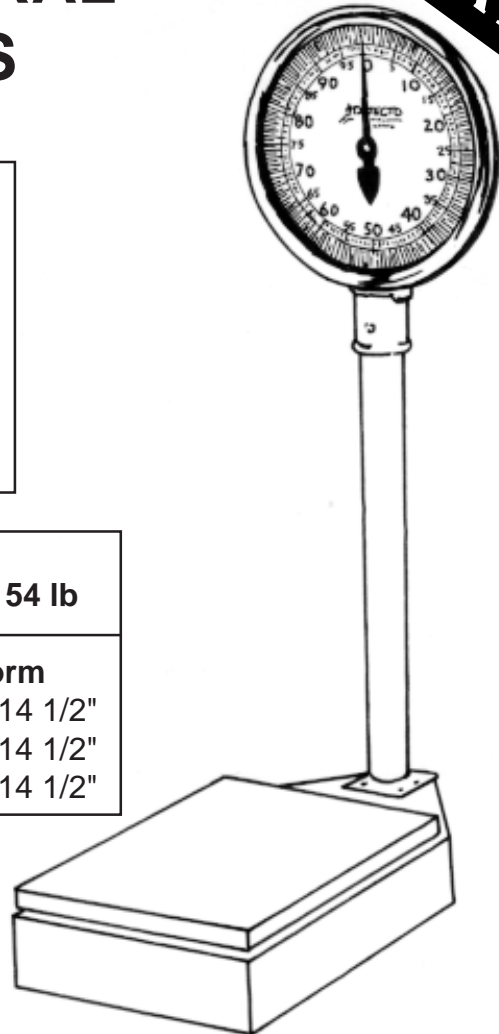

PRODUCT SPECIFICATIONS

INDUSTRIAL GENERAL UTILITY SCALES

4700 & 4800 SERIES

Options

- Available in specific heights
- Available with kilo or libra charts
- Available with either single or double dials (60 lb models only)
- Dials facing the platform or running parallel with the sides

Industrial General Utility Scales			
Overall height: 36" • Front face dial • Ship Weight: 54 lb			
Model	Dial Diameter	Capacity	Platform
47100-36	10"	100 lb x 8 oz	10 1/2" x 14 1/2"
47200-36	10"	200 lb x 1 lb	10 1/2" x 14 1/2"
47300-36	10"	300 lb x 1 lb	10 1/2" x 14 1/2"

Industrial Laundry Scales			
Tray size: 18" x 18" x 7" x 5" • Overall height: 36" • Ship Weight: 54 lb • Front face dial			
Model	Dial Diameter	Capacity	Platform
4860-36	10"	60 lb x 2 oz	10 1/2" x 14 1/2"
48100-36	10"	100 lb x 8 oz	10 1/2" x 14 1/2"

Industrial Banana Scales			
Tray size: 18" x 18" x 4" • Overall height: 36" • Ship Weight: 54 lb			
• Front face dial available with single or double dials in kilos or libras			
Model	Dial Diameter	Capacity	Platform
4860-36B	10"	60 lb x 2 oz	10 1/2" x 14 1/2"
48100-36B	10"	100 lb x 8 oz	10 1/2" x 14 1/2"